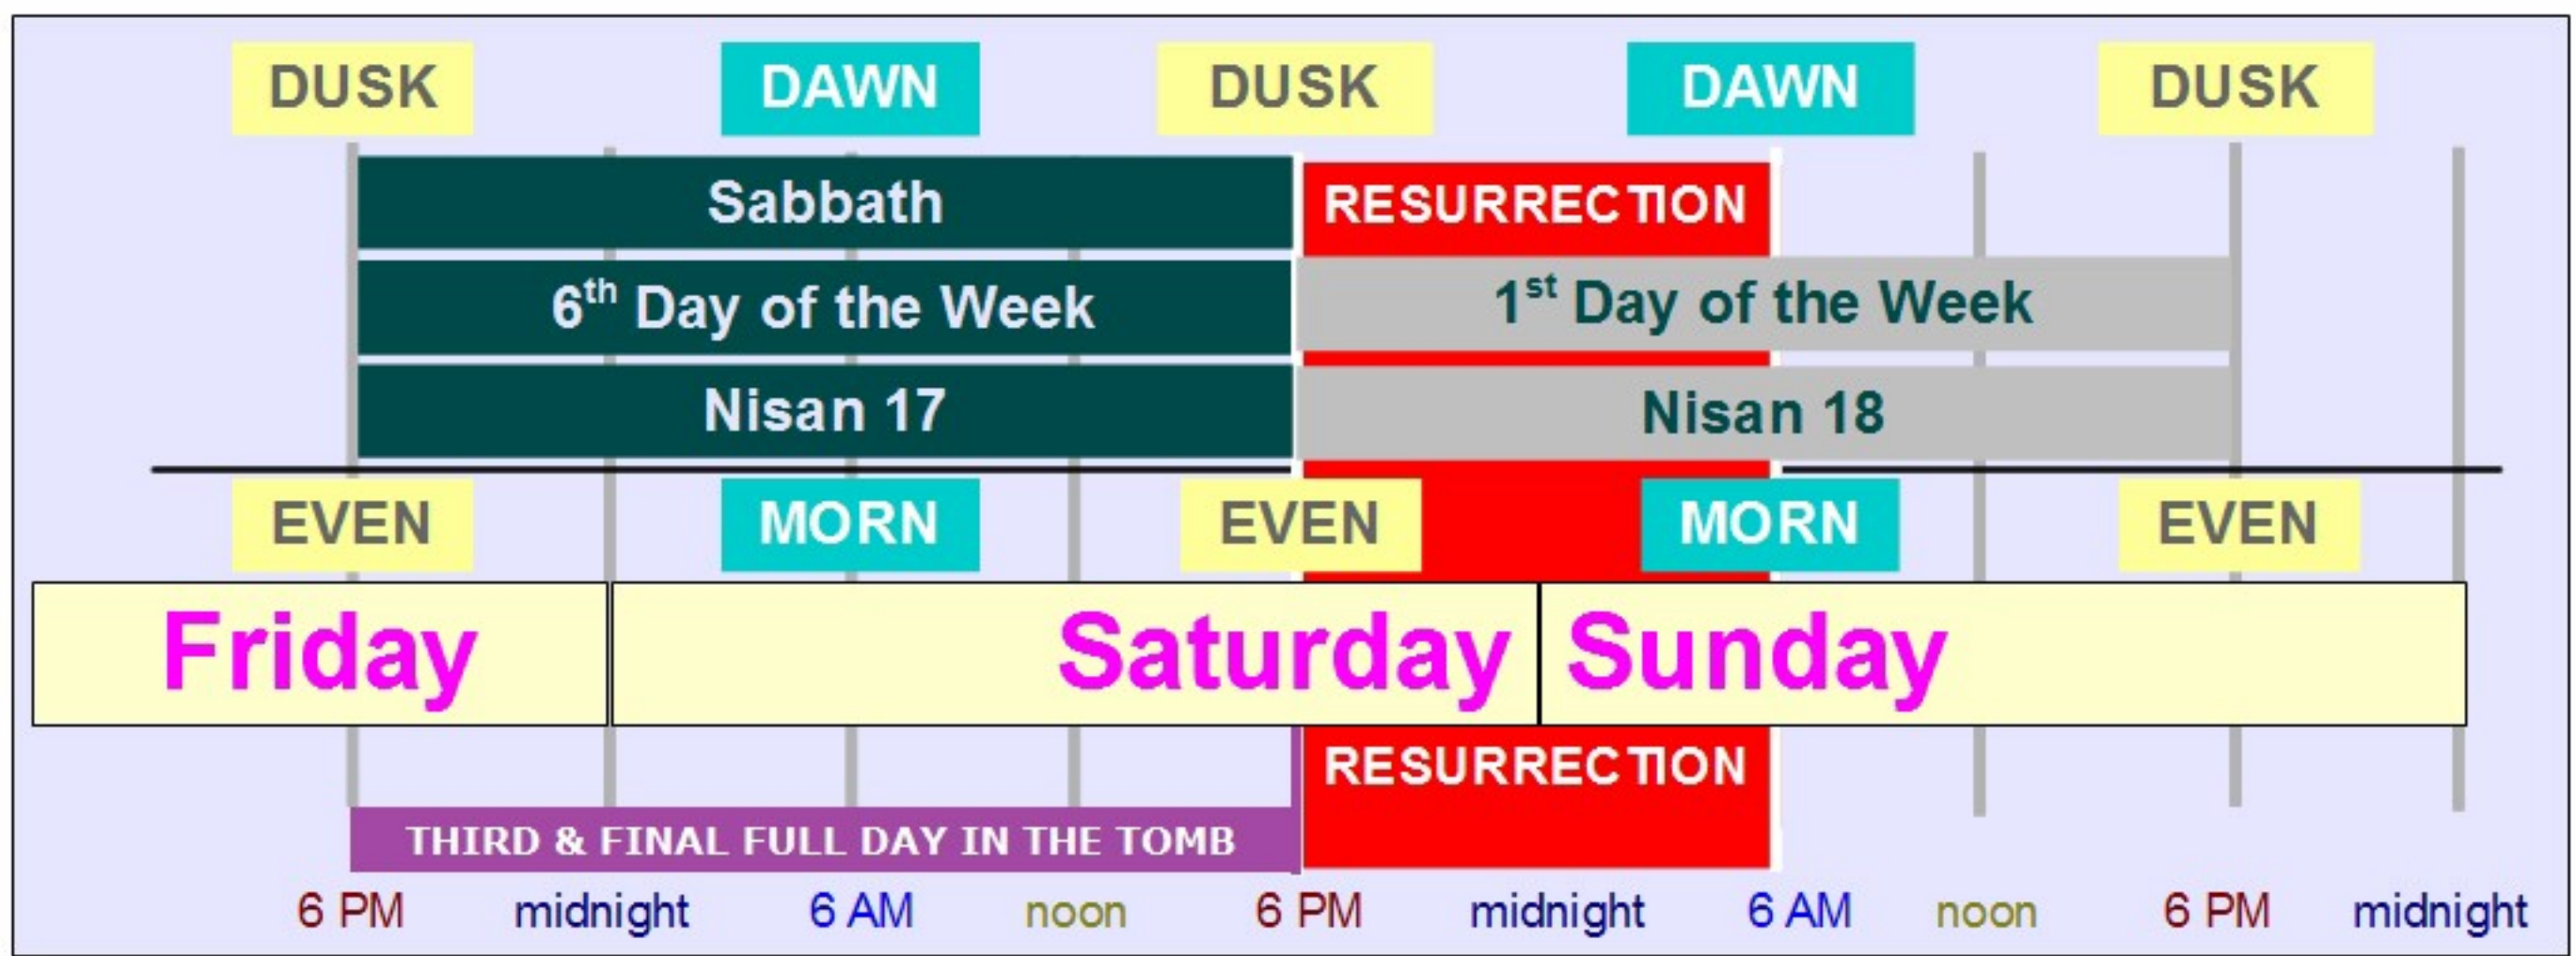

Resurrection the 1st Day of the week

Saturday 6 PM to Sunday 6 AM

Jesus rose from the dead after dusk at the end of Sabbath but before dawn of the 1st day of the week:

This would have been between 6 PM Saturday & 6 AM Sunday by our pagan, gentile reckoning of days, but **NOT** a “*sabbath resurrection*”.

Dusk Saturday to Dawn Sunday for the Gentile is actually the first 12 hours of the 1st Day of the Week by the Jewish, Biblical reckoning of days.