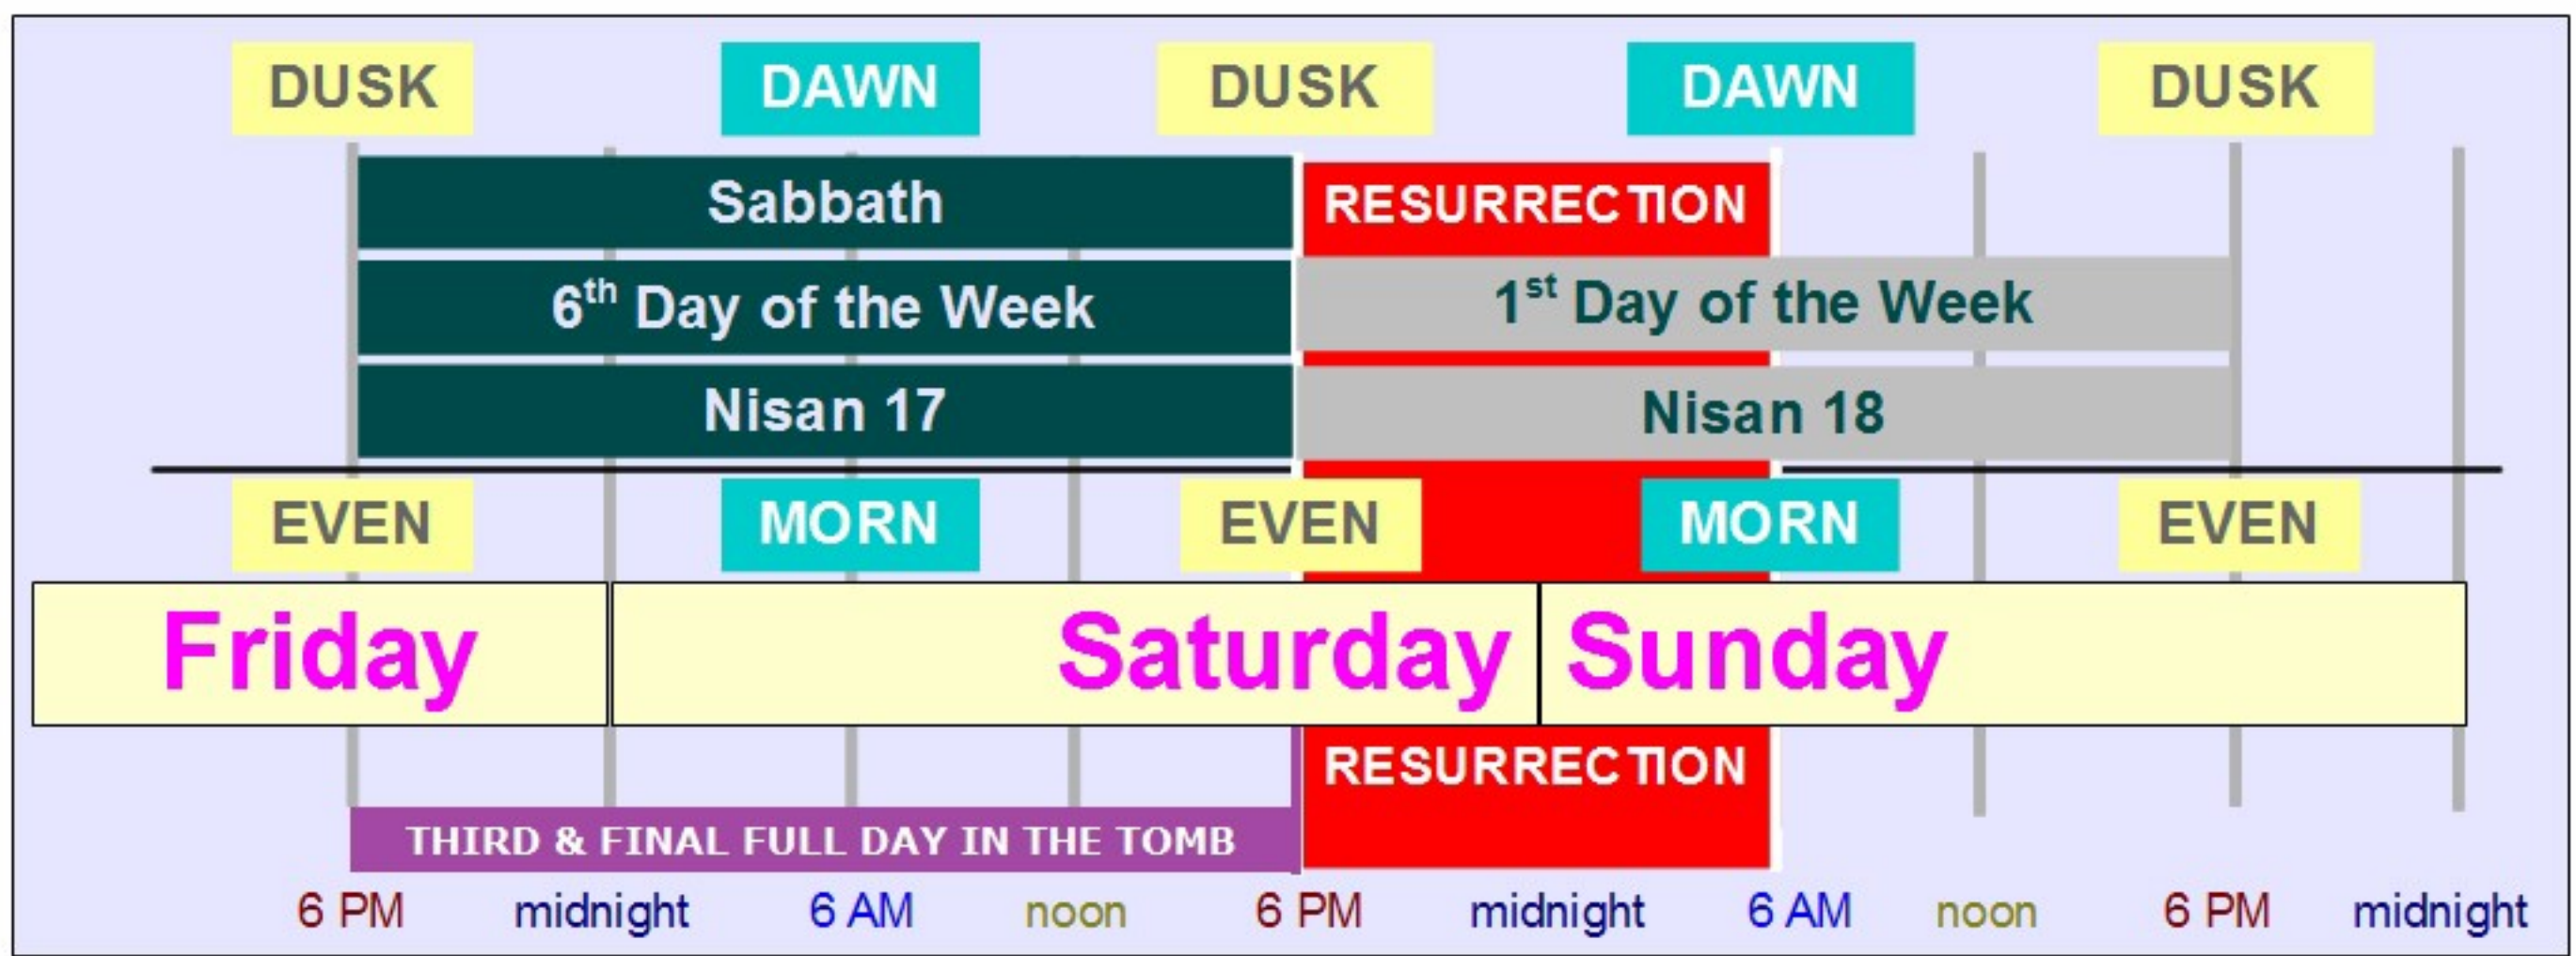

# Resurrection the 1<sup>st</sup> Day of the week

## Saturday 6 PM to Sunday 6 AM

Jesus rose from the dead after dusk at the end of Sabbath but before dawn of the 1st day of the week:

This would have been between 6 PM Saturday & 6 AM Sunday by our pagan, gentile reckoning of days, but **NOT** a “*sabbath resurrection*”.

Dusk Saturday to Dawn Sunday for the Gentile is actually the first 12 hours of the 1<sup>st</sup> Day of the Week by the Jewish, Biblical reckoning of days.