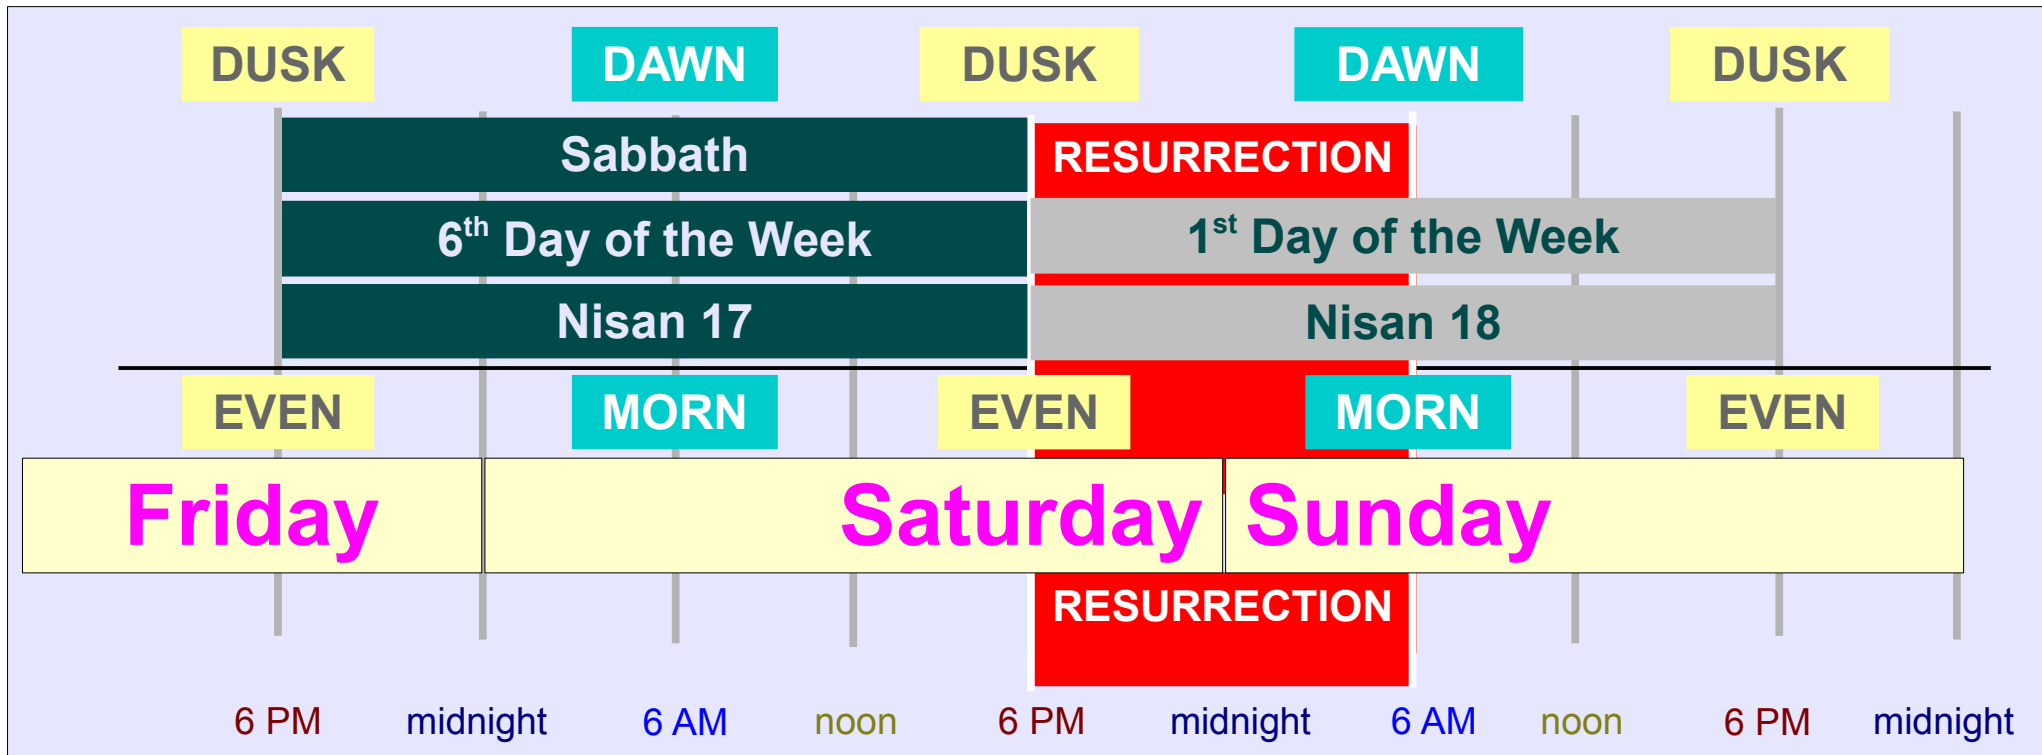

# Resurrection the 1<sup>st</sup> Day of the week

## Saturday 6 PM to Sunday 6 AM

Jesus rose from the dead after dusk at the end of Sabbath but before dawn of the 1st day of the week:

This would have been between 6 PM Saturday & 6 AM Sunday by our pagan, gentile reckoning of days, but **NOT** a “*sabbath resurrection*”.

Dusk Saturday to Dawn Sunday for the Gentile is actually the first 12 hours of the 1<sup>st</sup> Day of the Week by the Jewish, Biblical reckoning of days.