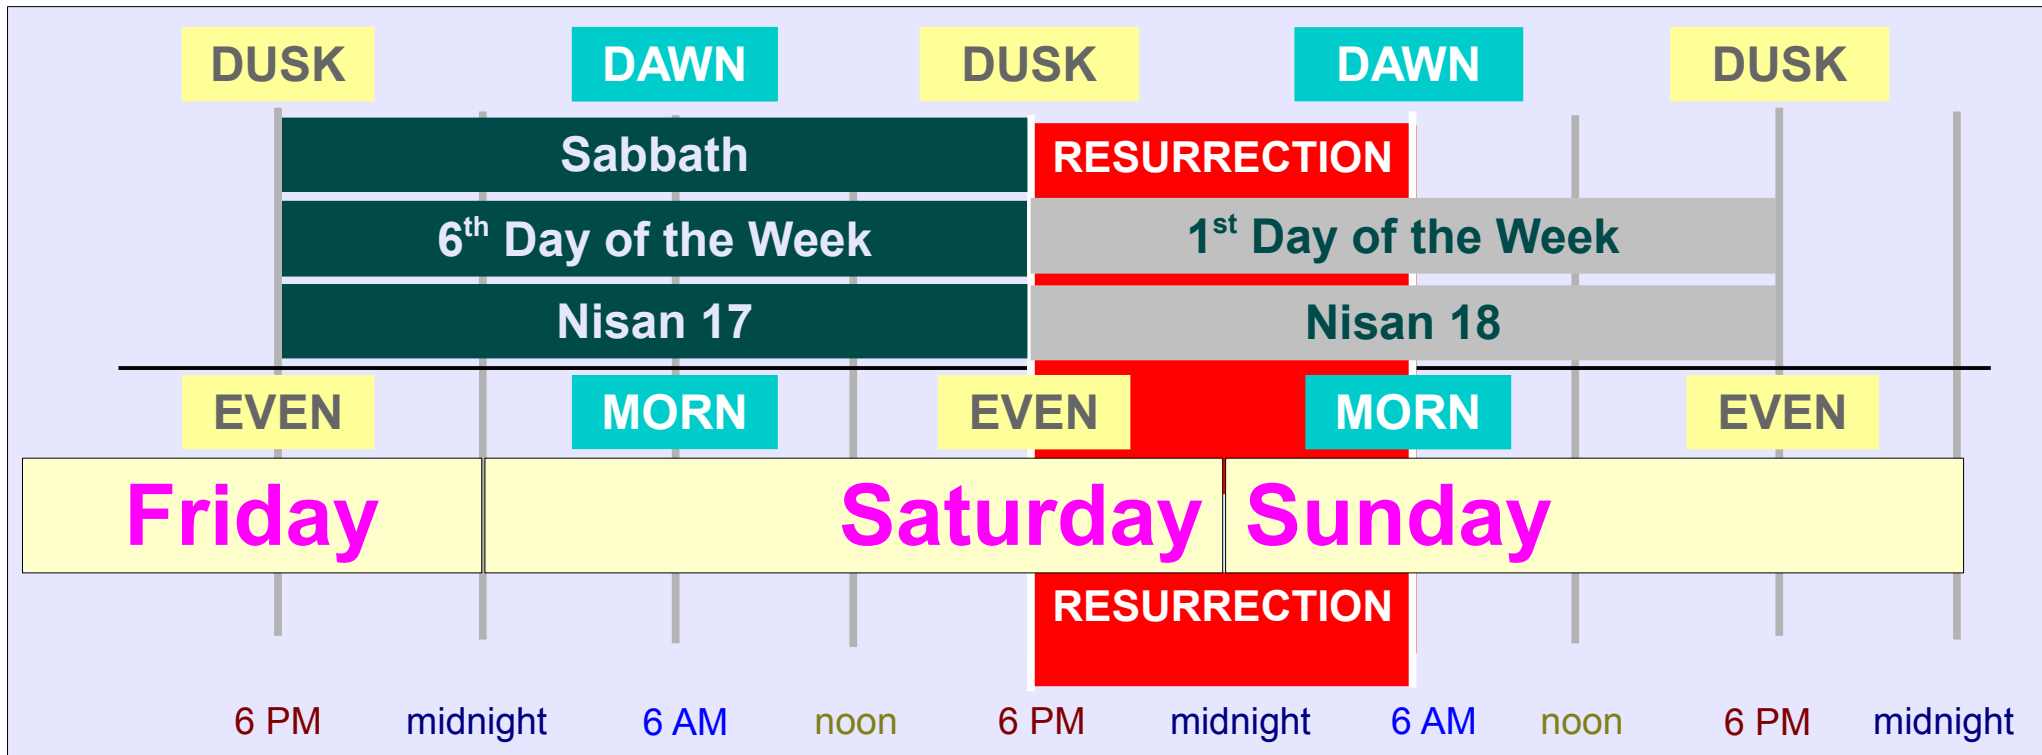

Resurrection the 1st Day of the week

Saturday 6 PM to Sunday 6 AM

Jesus rose from the dead after dusk at the end of Sabbath but before dawn of the 1st day of the week:

This would have been between 6 PM Saturday & 6 AM Sunday by our pagan, gentile reckoning of days, but **NOT** a “*sabbath resurrection*”.

Dusk Saturday to Dawn Sunday for the Gentile is actually the first 12 hours of the 1st Day of the Week by the Jewish, Biblical reckoning of days.